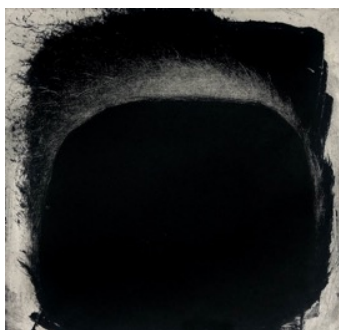

Space Coiled Like A Serpent

Curated by **David Crane**, independent curator and writer

Exhibition Dates: **December 8, 2021 - February 4, 2022**

On view on the Printshop's website (<http://printshop.org/on-view>)

Doug Collins

Parlin, 2021

Etching
6 x 6 inches image
Variable edition of 3

Doug Collins

Hackensack, 2021

Etching
6 x 6 inches image
Variable edition of 3

Kate Liebman

Icarus III, 2021