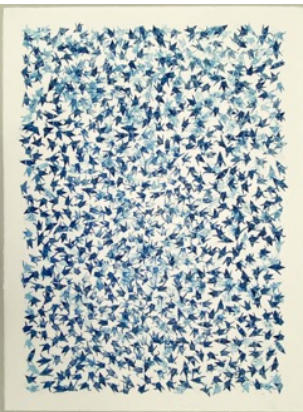

Sok Song

One Piece

999 origami cranes mono-printed on BFK Rives
30 x 22 inches
Unique